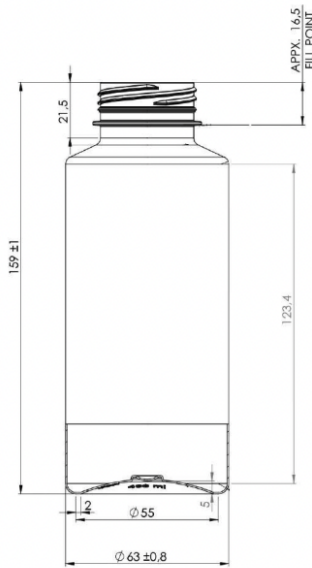

Baxter 400

General info

Item no. (SKU):	LS1231119102
Family / Range:	Baxter
Capacity:	400ml
Neck:	38mm 3-Start
Weight:	21
Shape:	Round
Material:	PET
Colour:	All Colours Available
Print Areas:	
Country of Origin:	Lithuania

Packaging Info

Packed in Boxes

Box Dimensions (mm):	594 x 394 x 448
Quantity per box (pcs):	150
Boxes per pallet (pcs):	20
Quantity per pallet (pcs):	3000
Net weight (kg):	63
Gross weight (kg):	84
Pallet height (mm):	2400

Packed in PE bags on trays (Full pallet)

Tray dimensions (mm):	1200 x 800 x 50
Quantity per tray (pcs):	240
Quantity per PE bag (pcs):	120
PE bags per tray (pcs):	2
Trays per pallet (pcs):	14
Quantity per pallet (pcs):	3360
Net weight (kg):	71
Gross weight (kg):	86
Pallet height (mm):	2400